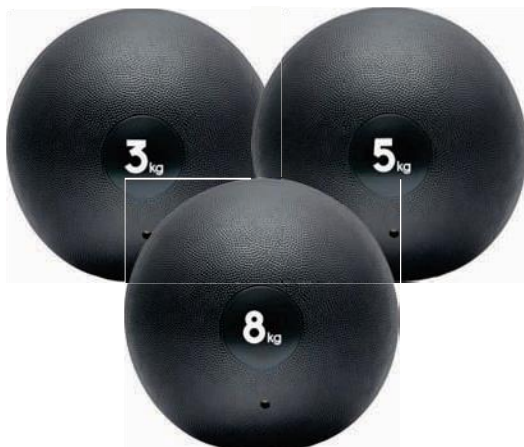

MRP ` 2799

Size : L x W x H - 1730 x 610 x 7 mm

ADMT-11014BL
Fitness Mat Blue - 7mm

ADMT-11014RD
Fitness Mat Red - 7mm

SLAM BALL

ADBL-10222 - 3Kgs. **MRP ` 3099**
ADBL-10223 - 5Kgs. **MRP ` 3399**
ADBL-10224 - 8Kgs. **MRP ` 4199**

Size : L x W x H - 228 x 228 x 228 mm

Compact and versatile, adidas Slam Balls are designed for both circuit and strength training. With a bobble surface texture providing maximum grip, the ball's compact 23 cm diameter broadens its exercise potential.